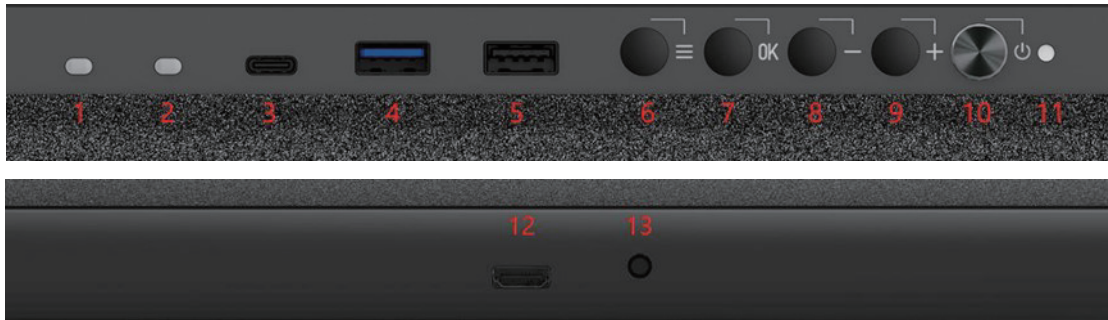

Introduction to button and interface

NO.	Description
1	Light Sensor
2	IR
3	Type C
4	USB3.0
5	USB2.0
6	Menu button (including brightness, color Temperature, contrast, sound, signal source, test mode and Other sub-menus)
7	Bright/OK (1.When the menu is Not called up, it is the brightness adjustment button,and the + and - keys are used to adjust the brightness; 2.When the menu is called up, it is used as confirm button.)
8	1.In the brightness adjustment mode,it is the brightness reduction key; 2.When the Menu is called up,it is the Down/minus key
9	1.In the brightness adjustment mode,it is the brightness increase key; 2.When the menu is called up,it is the Up/Add key
10	Standby/Wake up button
11	Dual-color indicator light (red/blue)
12	HDMI input (facedown)
13	3.5 Audio output port (facedown)